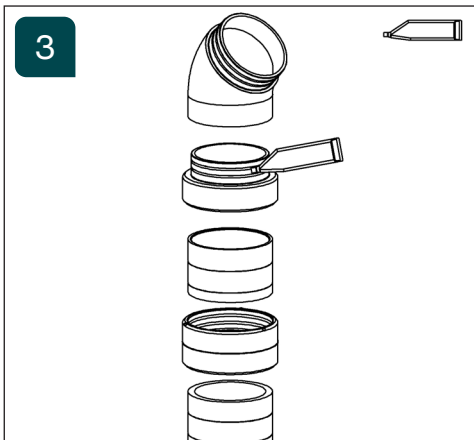

## Zehnder ComfoPipe Compact

CPCP-DN125

CPCP-DN160

CPCP-DN200

thermaishield

always the best climate

DN125

DN160